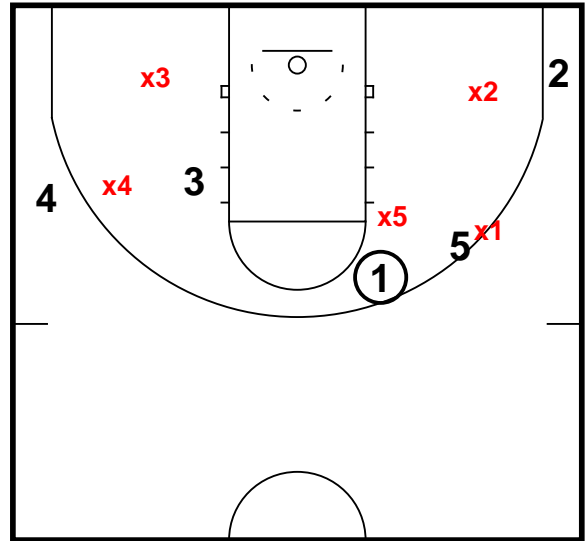

Moving the Nail Defender

PNR- Moving the Nail Defender (Clear & Fade)
Frame 1

PNR- Moving the Nail Defender (Clear & Fade)
Frame 2

Moving the Nail Defender

PNR- Moving the Nail Defender (Flare)
Frame 1

PNR- Moving the Nail Defender (Flare)
Frame 2