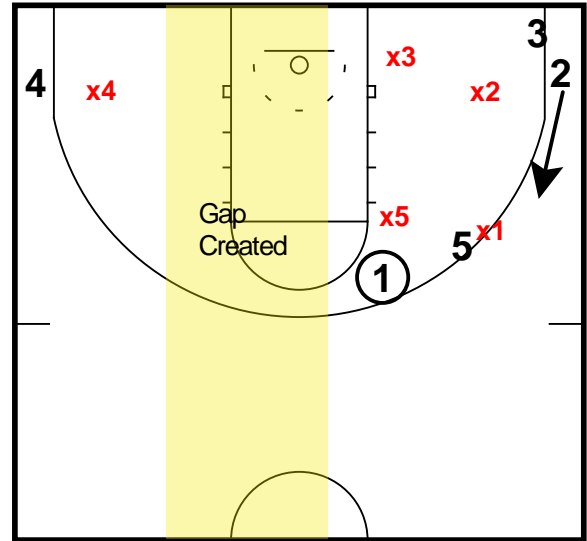

Moving the Nail Defender

PNR- Moving the Nail Defender (45 Dive Cut)
Frame 1

PNR- Moving the Nail Defender (45 Dive Cut)
Frame 2

Moving the Nail Defender

PNR- Moving the Nail Defender (Exchange)
Frame 1

PNR- Moving the Nail Defender (Exchange)
Frame 2

Moving the Nail Defender

PNR- Moving the Nail Defender (Clear & Fade)
Frame 1

PNR- Moving the Nail Defender (Clear & Fade)
Frame 2

Moving the Nail Defender

PNR- Moving the Nail Defender (Flare)
Frame 1

PNR- Moving the Nail Defender (Flare)
Frame 2