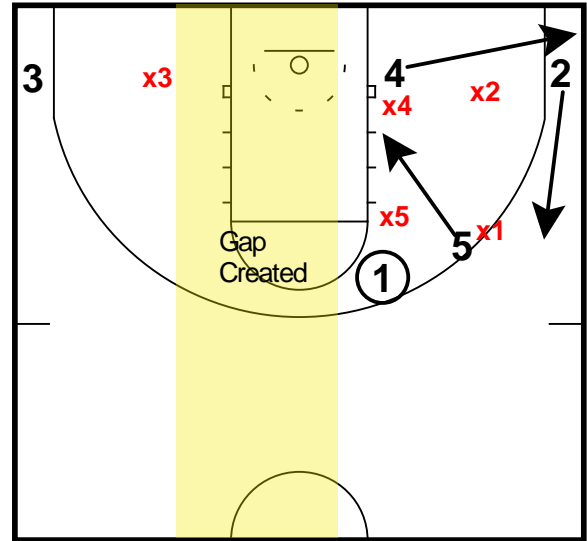

Moving the Nail Defender

PNR- Moving the Nail Defender (45 Dive Cut)
Frame 1

PNR- Moving the Nail Defender (45 Dive Cut)
Frame 2

Moving the Nail Defender

PNR- Moving the Nail Defender (Exchange)
Frame 1

PNR- Moving the Nail Defender (Exchange)
Frame 2

Moving the Nail Defender

PNR- Moving the Nail Defender (Clear & Fade)
Frame 1

PNR- Moving the Nail Defender (Clear & Fade)
Frame 2

Moving the Nail Defender

PNR- Moving the Nail Defender (Flare)
Frame 1

PNR- Moving the Nail Defender (Flare)
Frame 2

Moving the Nail Defender

PNR- Moving the Nail Defender (Down Screen)
Frame 1

PNR- Moving the Nail Defender (Down Screen)
Frame 2